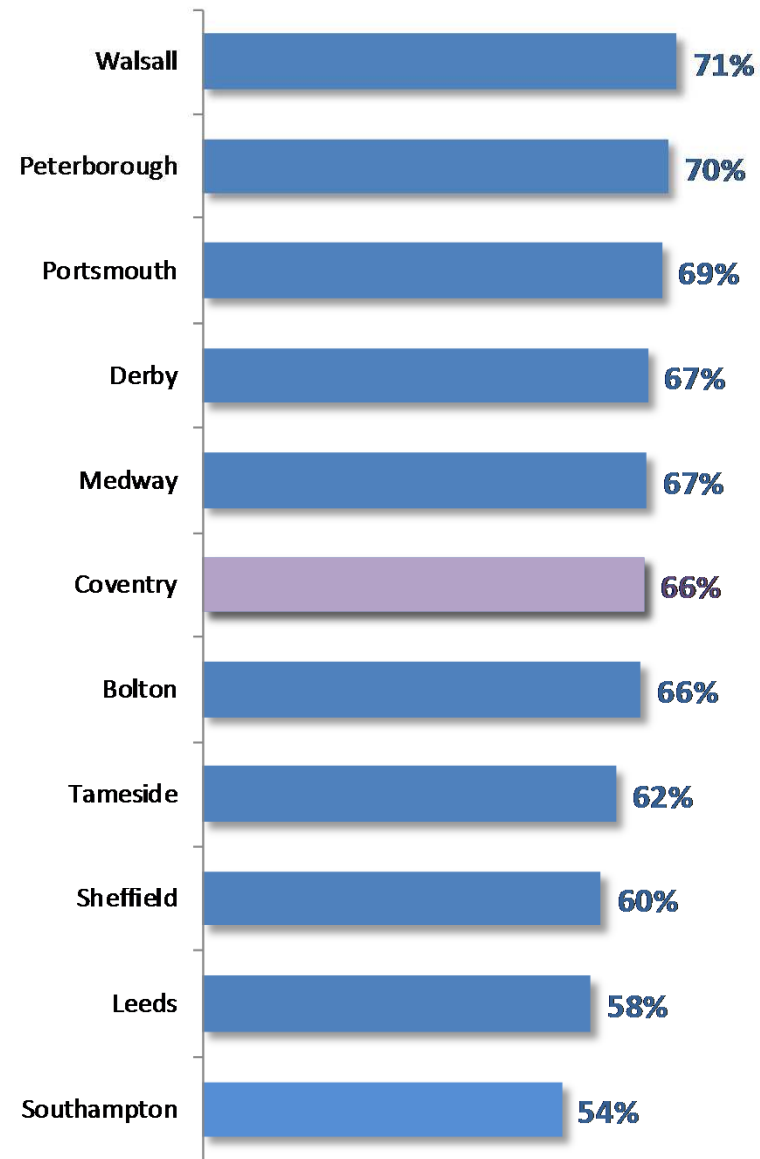

Statistical Neighbour Take-up - June 2015